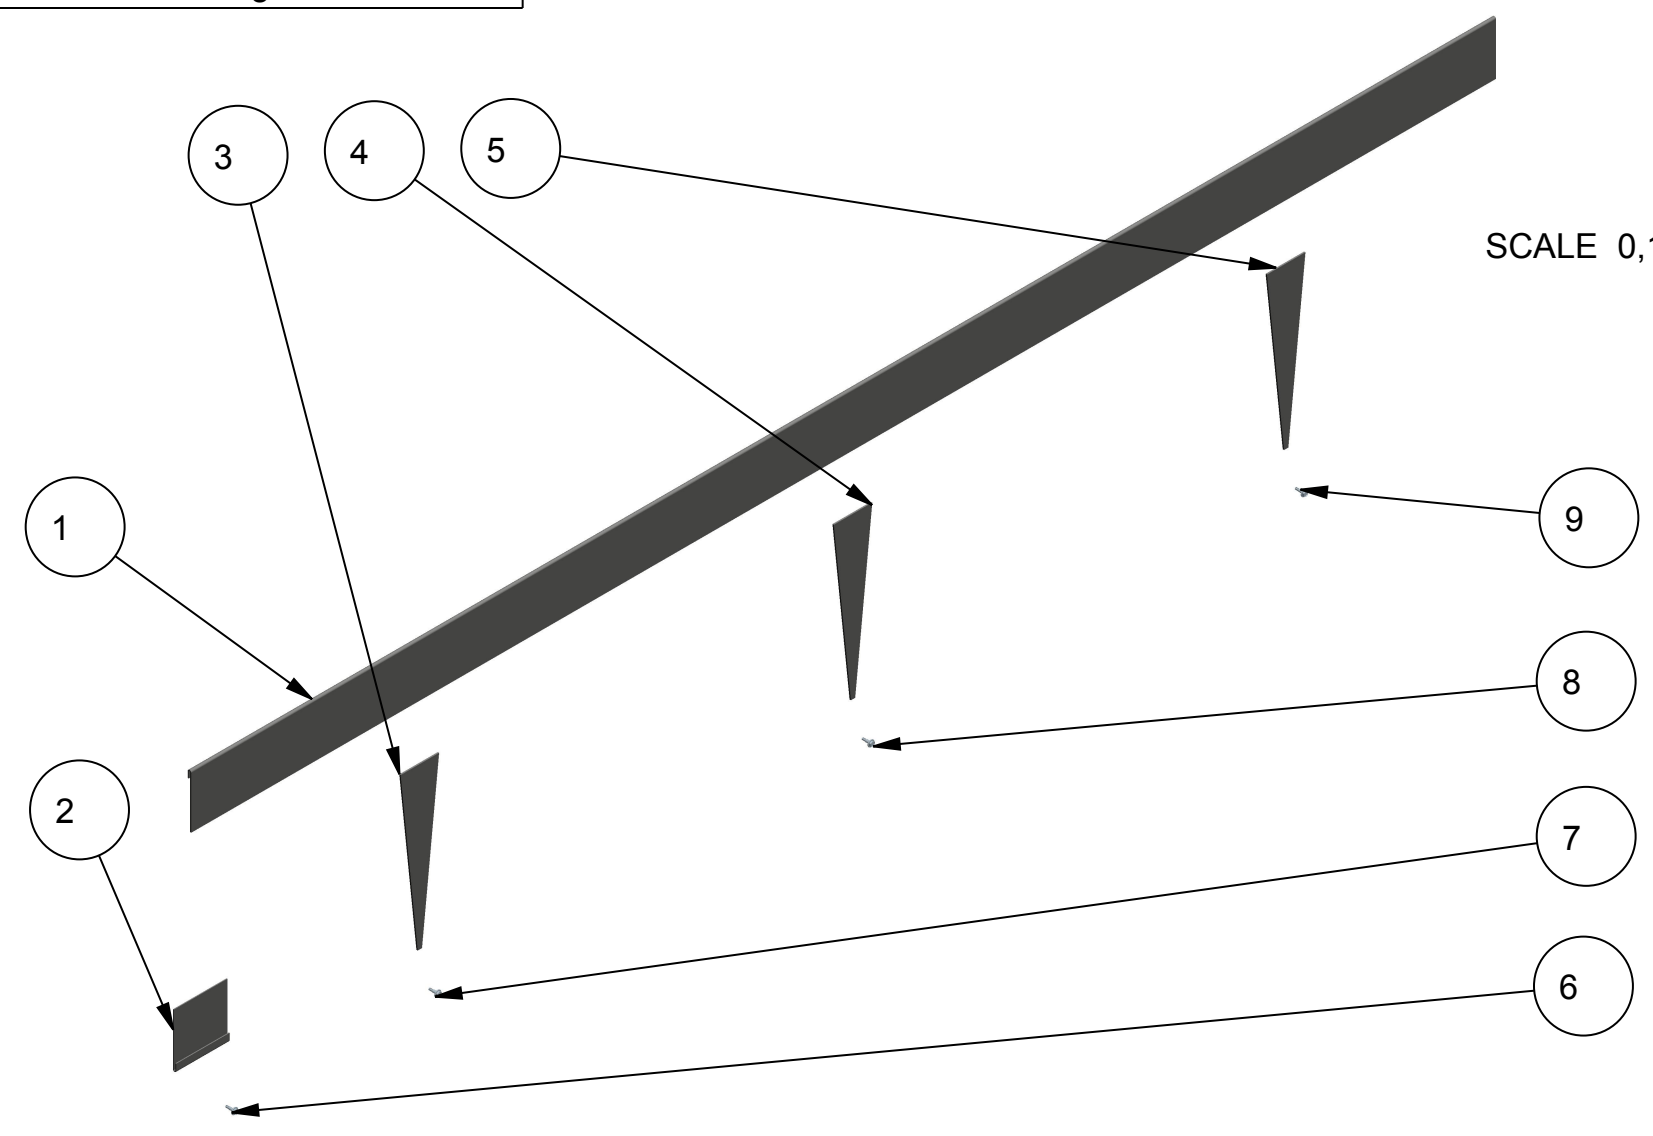

FormBoss Metal Garden Edging
 100mm high profile 2mm gauge
 Standard three stakes/length

DETAIL A
 SCALE 0,800

SEE DETAIL A SCALE 0,080

SCALE 0,080

Index	Product code
1	FBG20100
2	FBC16100
3	FBS25300
4	FBS25300
5	FBS25300
6	TSG
7	TSG
8	TSG
9	TSG

Instructions:
 Edging to be installed with at least 1/3 of profile height into the ground, for support and safety.
 Screws are self tapping, and are to be installed using Cordless (impact) driver with 8mm tech bit.
 Gloves and safety glassed to be worn when installing