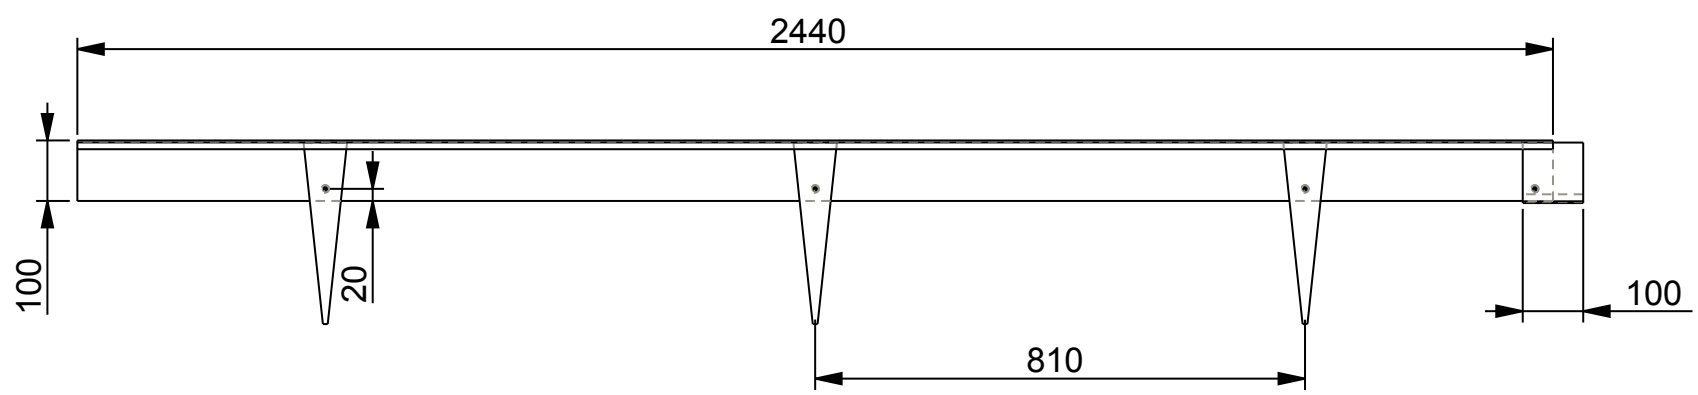

FormBoss Metal Garden Edging
 100mm high profile 2mm gauge
 Standard three stakes/length

DETAIL A
 SCALE 0,800

SEE DETAIL A SCALE 0,080

SCALE 0,080

Index	Product code
1	FBG20100
2	FBC16100
3	FBS25300
4	FBS25300
5	FBS25300
6	TSG
7	TSG
8	TSG
9	TSG

Instructions:
 Edging to be installed with at least 1/3 of profile height into the ground, for support and safety.
 Screws are self tapping, and are to be installed using Cordless (impact) driver with 8mm tech bit.
 Gloves and safety glassed to be worn when installing