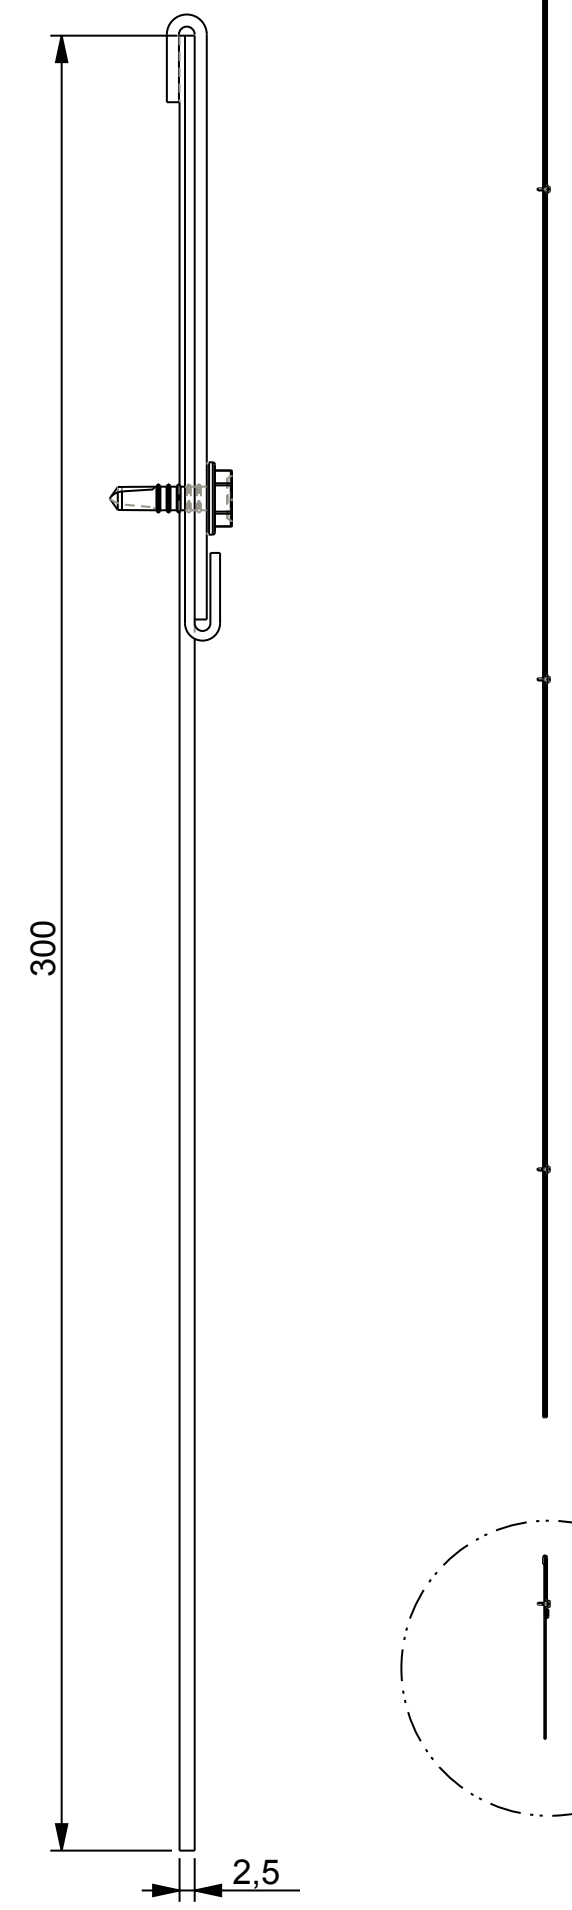

FormBoss Metal Garden Edging
 100mm high profile 2mm gauge
 Standard three stakes/length

DETAIL A
 SCALE 0,800

SEE DETAIL A SCALE 0,080

SCALE 0,080

Index	Product code
1	FBG20100
2	FBC16100
3	FBS25300
4	FBS25300
5	FBS25300
6	TSG
7	TSG
8	TSG
9	TSG

Instructions:
 Edging to be installed with at least 1/3 of profile height into the ground, for support and safety.
 Screws are self tapping, and are to be installed using Cordless (impact) driver with 8mm tech bit.
 Gloves and safety glassed to be worn when installing